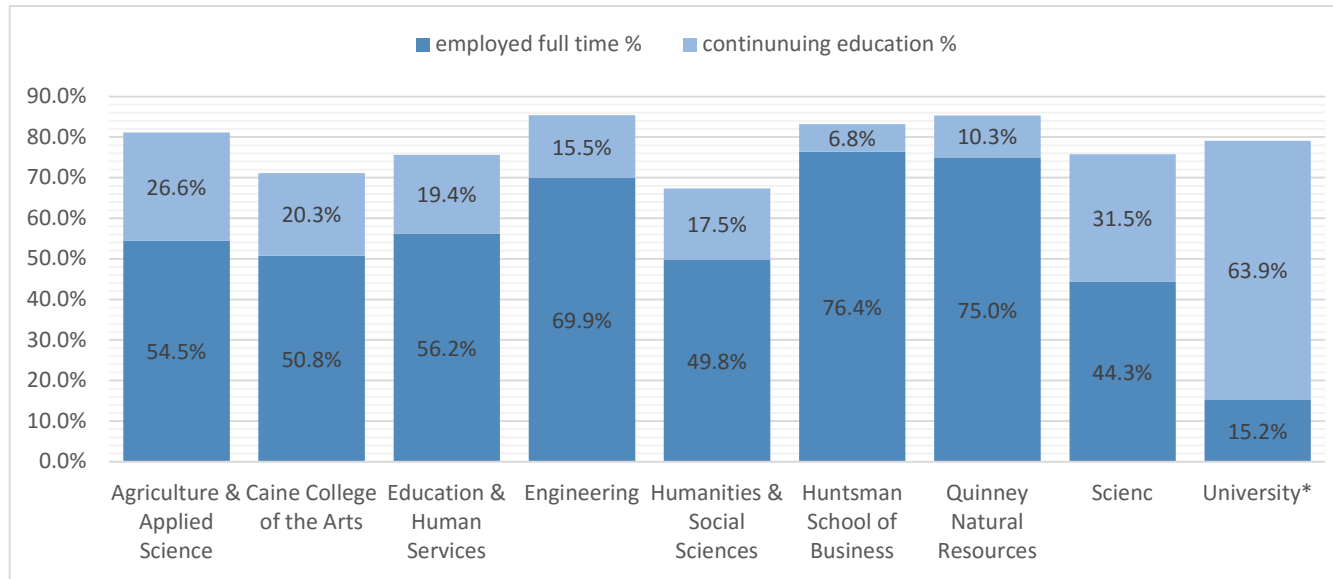

Student Status by College

*Students graduating with associate degrees

College	Associates %	Bachelors %	Masters %	PhD %	Employed Full-Time %	Employed Part-Time %	Unemployed %	Continuing Education %	In State %	Outside State %	Completed Experiential Course %	Paid Experiential Course %
Agriculture & Applied Sciences	7.7	69.2	18.2	4.9	54.5	11.2	7.7	26.6	53.2	37.2	53.1	57.9
Caine College of the Arts	0.0	88.1	11.9	0.0	50.8	20.3	8.5	20.3	61.9	23.8	47.5	28.6
Education & Human Services	0.4	70.3	24.9	4.4	56.2	12.3	12.1	19.4	71.4	21.3	61.0	32.9
Engineering	1.6	67.9	23.8	6.7	69.9	1.6	5.2	15.5	58.7	41.3	50.8	99.0
Humanities & Social Sciences	1.5	86.9	11.6	0.0	49.8	15.6	17.1	17.5	70.0	19.4	56.0	46.8
Huntsman School of Business	0.0	61.3	38.5	0.2	76.4	1.2	17.8	6.8	65.4	15.8	29.3	86.7
Quinney Natural Resources	0.0	73.5	20.6	5.9	75.0	2.9	11.8	10.3	56.6	32.1	29.4	85.0
Science	10.7	68.5	13.4	7.4	44.3	10.7	12.8	31.5	52.4	34.1	36.9	43.6
University	100.0	0.0	0.0	0.0	15.2	5.2	15.2	63.9	74.5	14.9	11.7	59.3
Total/Average	12.3%	63.2%	21.7%	2.8%	57.7%	8.3%	11.1%	22.9%	74.6%	25.4%	64.7%	35.3%