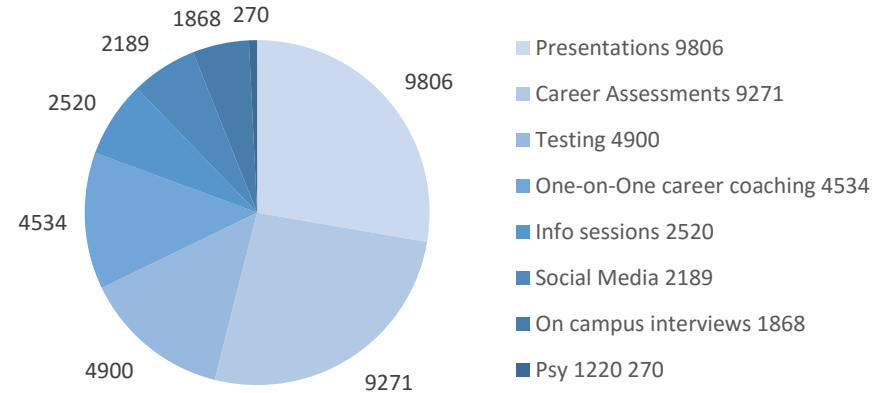

Audiences Served

A total of 35,358* students, alumni and employers received assistance at Career Services this year, a 260% increase in four years. Eighty-four percent of students and alumni were satisfied or very satisfied with services received. Over 820,000 page views, and ~13M hits on the website helped students and alumni reach their career goals. The graph to the right illustrates the number of audiences served and associated delivery method.

*Includes repeat visits

Career Exploration

Career Exploration programming includes: assessment instruments, one-on-one interpretations with specially trained career coaches/peers, presentations in small and large settings, and a career exploration course (PSY 1220). Career Services provides and interprets various career exploration assessments for a total of 9,271 uses of these important career tools including FOCUS2, Myers-Briggs, and Strong Interest Inventory.

Experiential Education Courses

Formal internship programs exist in all eight colleges on campus and involve faculty internship coordinators working to support the blending of academic and "real-world" experiences for students. A total of 4,746 students participated in experiential education courses including internships for a total of 14,938 credit hours.

Audiences Served