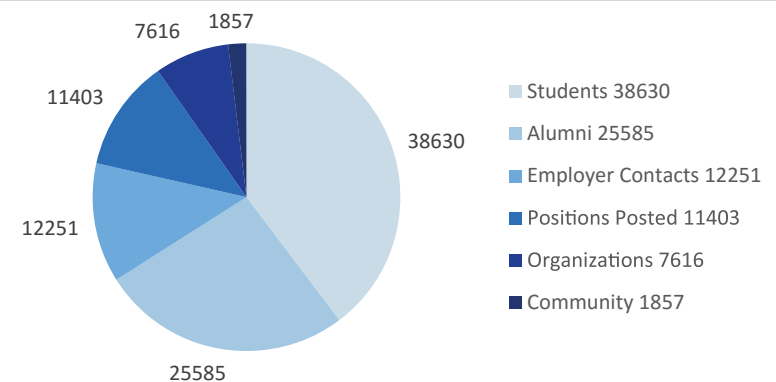

*Reduced numbers due to state offering ACT in high school

Career Employment & Recruitment

From on-campus recruiting to fairs/expos, the majority of career employment preparation takes place in the form of one-on-one career coaching and customized presentations to over 14,340 students. During the 2013-2014 recruiting year, 156 organizations participated in on-campus recruiting conducting 1,868 interviews. Seventy-two organizations held information sessions reaching 2,520 students.

Career AGGIE

Career AGGIE is Career Services' online job posting and networking system. Students have access to over 12,251 employer contacts posting over 11,000 jobs last year. Posted positions include: student employment opportunities, internships, entry-level openings, and positions for experienced alumni. Career Services is a founding member of Rocky Jobs which allows employers to post jobs on rockyjobs.org thus reaching 17 member schools.

Tests Administered

On-campus Recruiting

Career AGGIE Usage

Career Fairs

Career Services hosts the state's largest Career Fairs, with eight targeted events including:

- Graduate School Fair
- STEM Fair
- Fall Career Fair
- Fall Alumni Fair
- Summer & Student Job Fair
- Spring Career Fair
- Teacher Fair
- Spring Alumni Fair

Social Networking

Social media is an important networking/recruiting tool utilized by students and employers. As of fall 2014, employers surveyed by the National Association of Colleges and Employers reported using LinkedIn (92.6%) and Facebook (73%) as recruitment tools. With over 2000 followers on Facebook, Twitter, and over 6000 in the Alumni LinkedIn group, students are encouraged to network with alumni, peers, and employers.