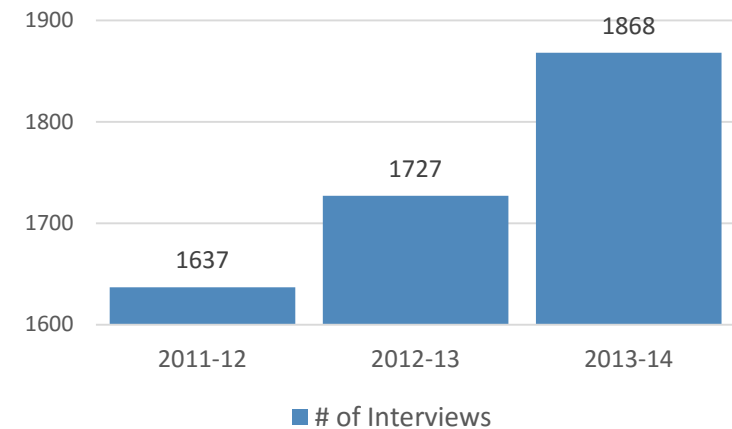

On-campus Recruiting