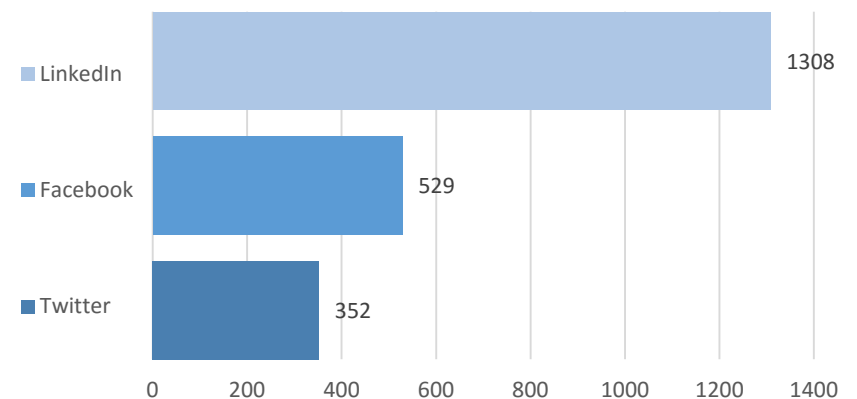

Social Media Followers as of May 2014

The staff at Career Services is actively involved in regional/national associations, in addition to benchmarking with other centers to assess trends. Each career coach maintains relationships with key constituent groups both on- and off-campus including all academic colleges, departments in Student Services, employers, and professional organizations.