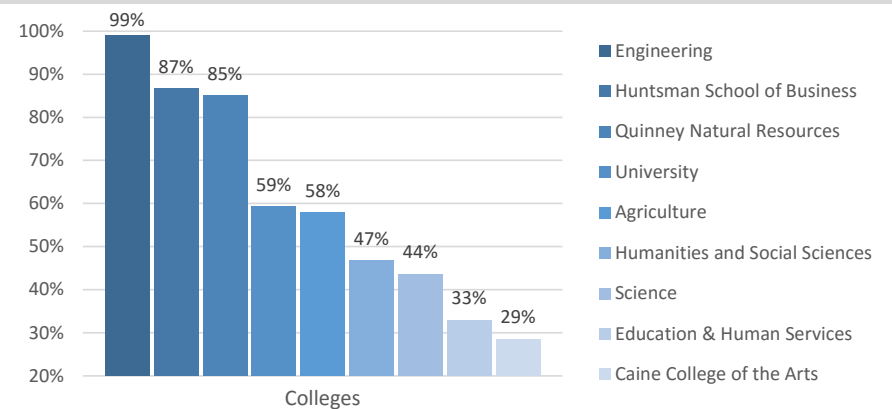

Paid Experiential Positions