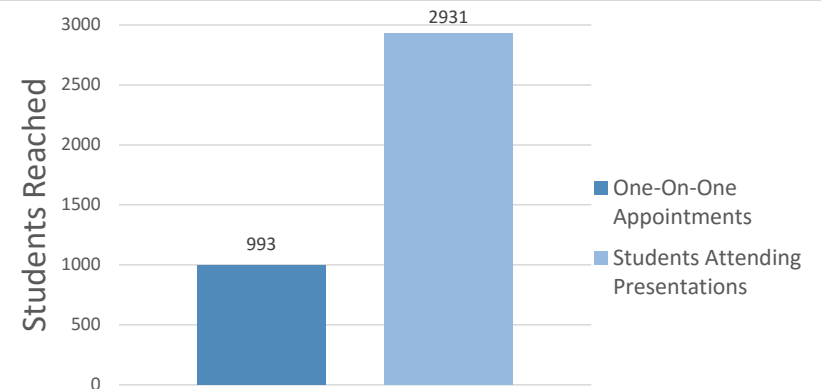

Career Exploration