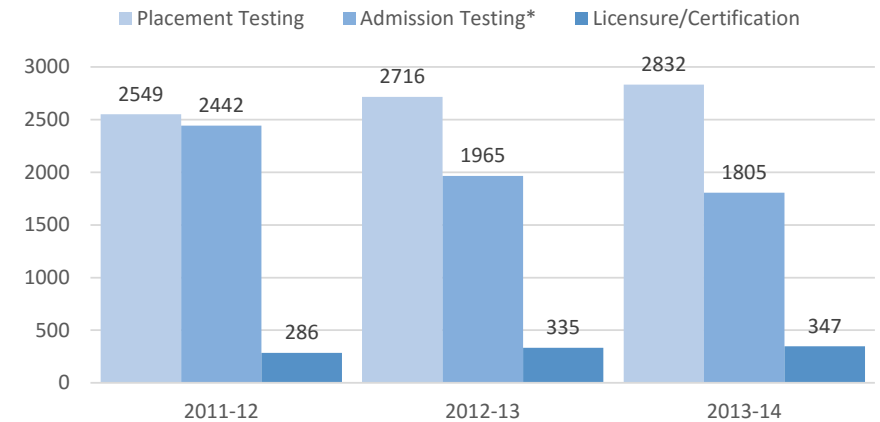

Career Services supports students continuing education by providing information about graduate school and health professions with over 100 schools from across the nation on-campus this year. A particular emphasis on applications and essays is part of the coaching provided. There were 4,900 tests given in the areas of undergraduate and graduate admissions, exams for credit, placement, and certification exams.

*Reduced numbers due to state offering ACT in high school

Career Employment & Recruitment

From on-campus recruiting to fairs/expos, the majority of career employment preparation takes place in the form of one-on-one career coaching and customized presentations to over 14,340 students. During the 2013-2014 recruiting year, 156 organizations participated in on-campus recruiting conducting 1,868 interviews. Seventy-two organizations held information sessions reaching 2,520 students.

Career AGGIE

Career AGGIE is Career Services' online job posting and networking system. Students have access to over 12,251 employer contacts posting over 11,000 jobs last year. Posted positions include: student employment opportunities, internships, entry-level openings, and positions for experienced alumni. Career Services is a founding member of Rocky Jobs which allows employers to post jobs on rockyjobs.org thus reaching 17 member schools.

Tests Administered