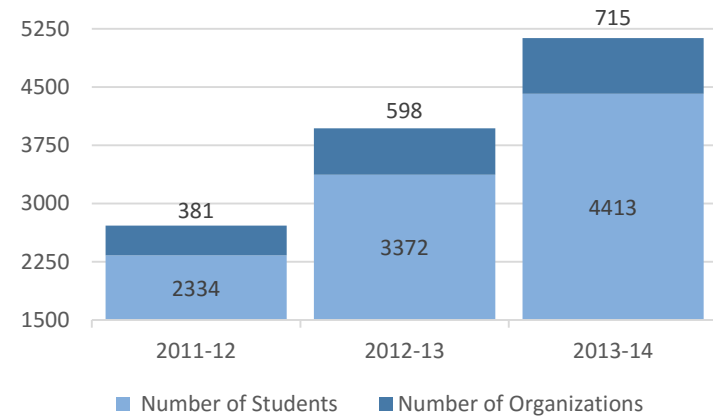

Career Fairs

Career Services hosts the state's largest Career Fairs, with eight targeted events including:

- Graduate School Fair
- STEM Fair
- Fall Career Fair
- Fall Alumni Fair
- Summer & Student Job Fair
- Spring Career Fair
- Teacher Fair
- Spring Alumni Fair

Social Networking

Social media is an important networking/recruiting tool utilized by students and employers. As of fall 2014, employers surveyed by the National Association of Colleges and Employers reported using LinkedIn (92.6%) and Facebook (73%) as recruitment tools. With over 2000 followers on Facebook, Twitter, and over 6000 in the Alumni LinkedIn group, students are encouraged to network with alumni, peers, and employers.

Assessment & Evaluation

To continue improving services offered, a comprehensive program of assessment and evaluation is ongoing. Each major program/event is evaluated. Career Services also surveys graduates three times, post-graduation, to assess employment and continuing education plans. Assessment and evaluation data is reviewed by the staff to make improvements to programming and services offered.

Career Fair Attendance